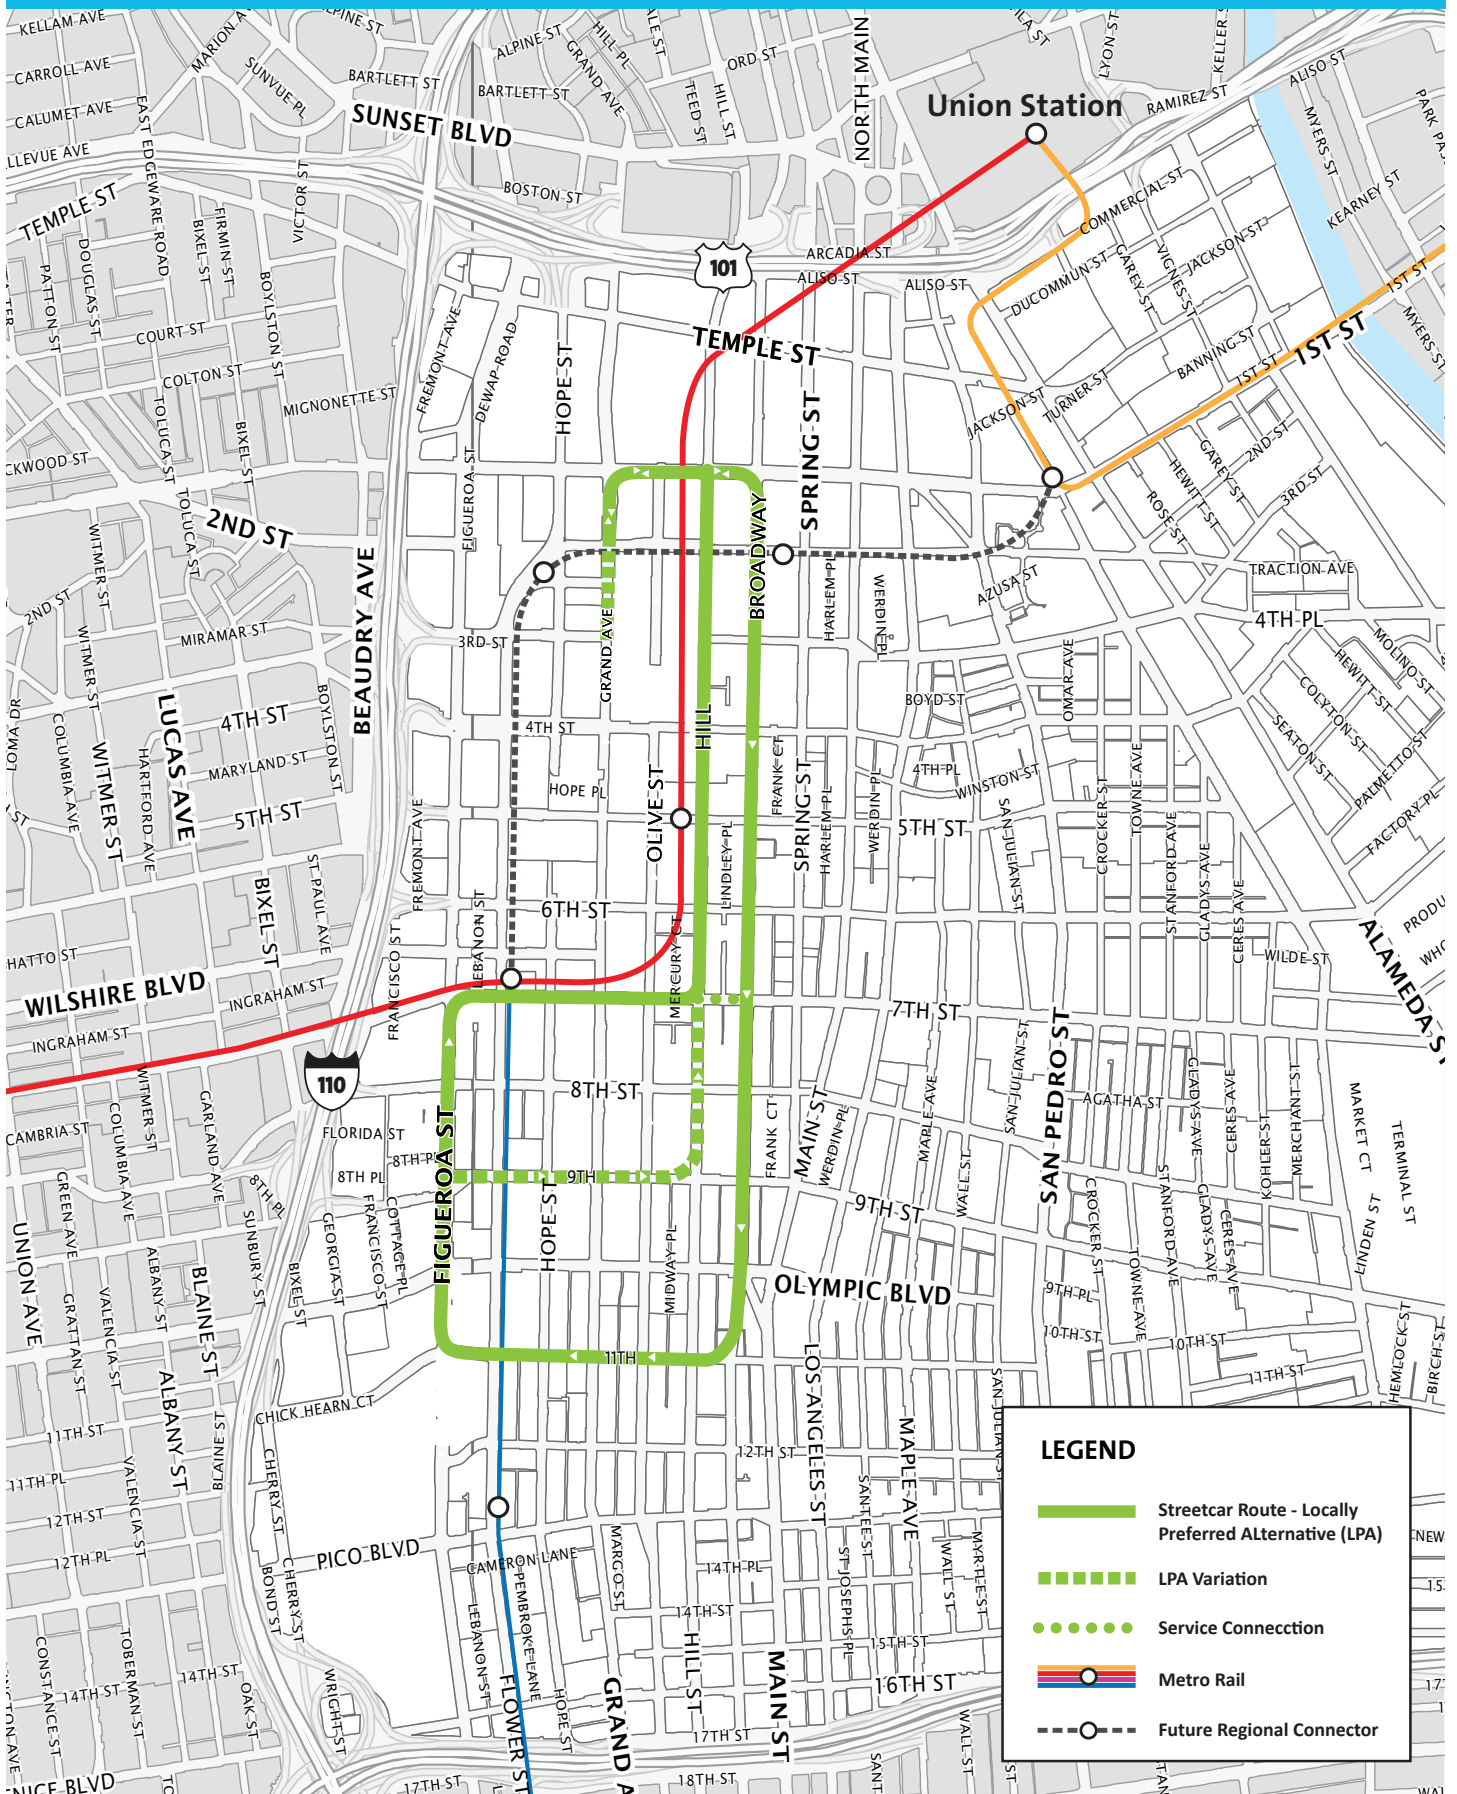

# L.A. Streetcar – Locally Preferred Alternative (LPA)

## LEGEND

-  Streetcar Route - Locally Preferred Alternative (LPA)
-  LPA Variation
-  Service Connection
-  Metro Rail
-  Future Regional Connector