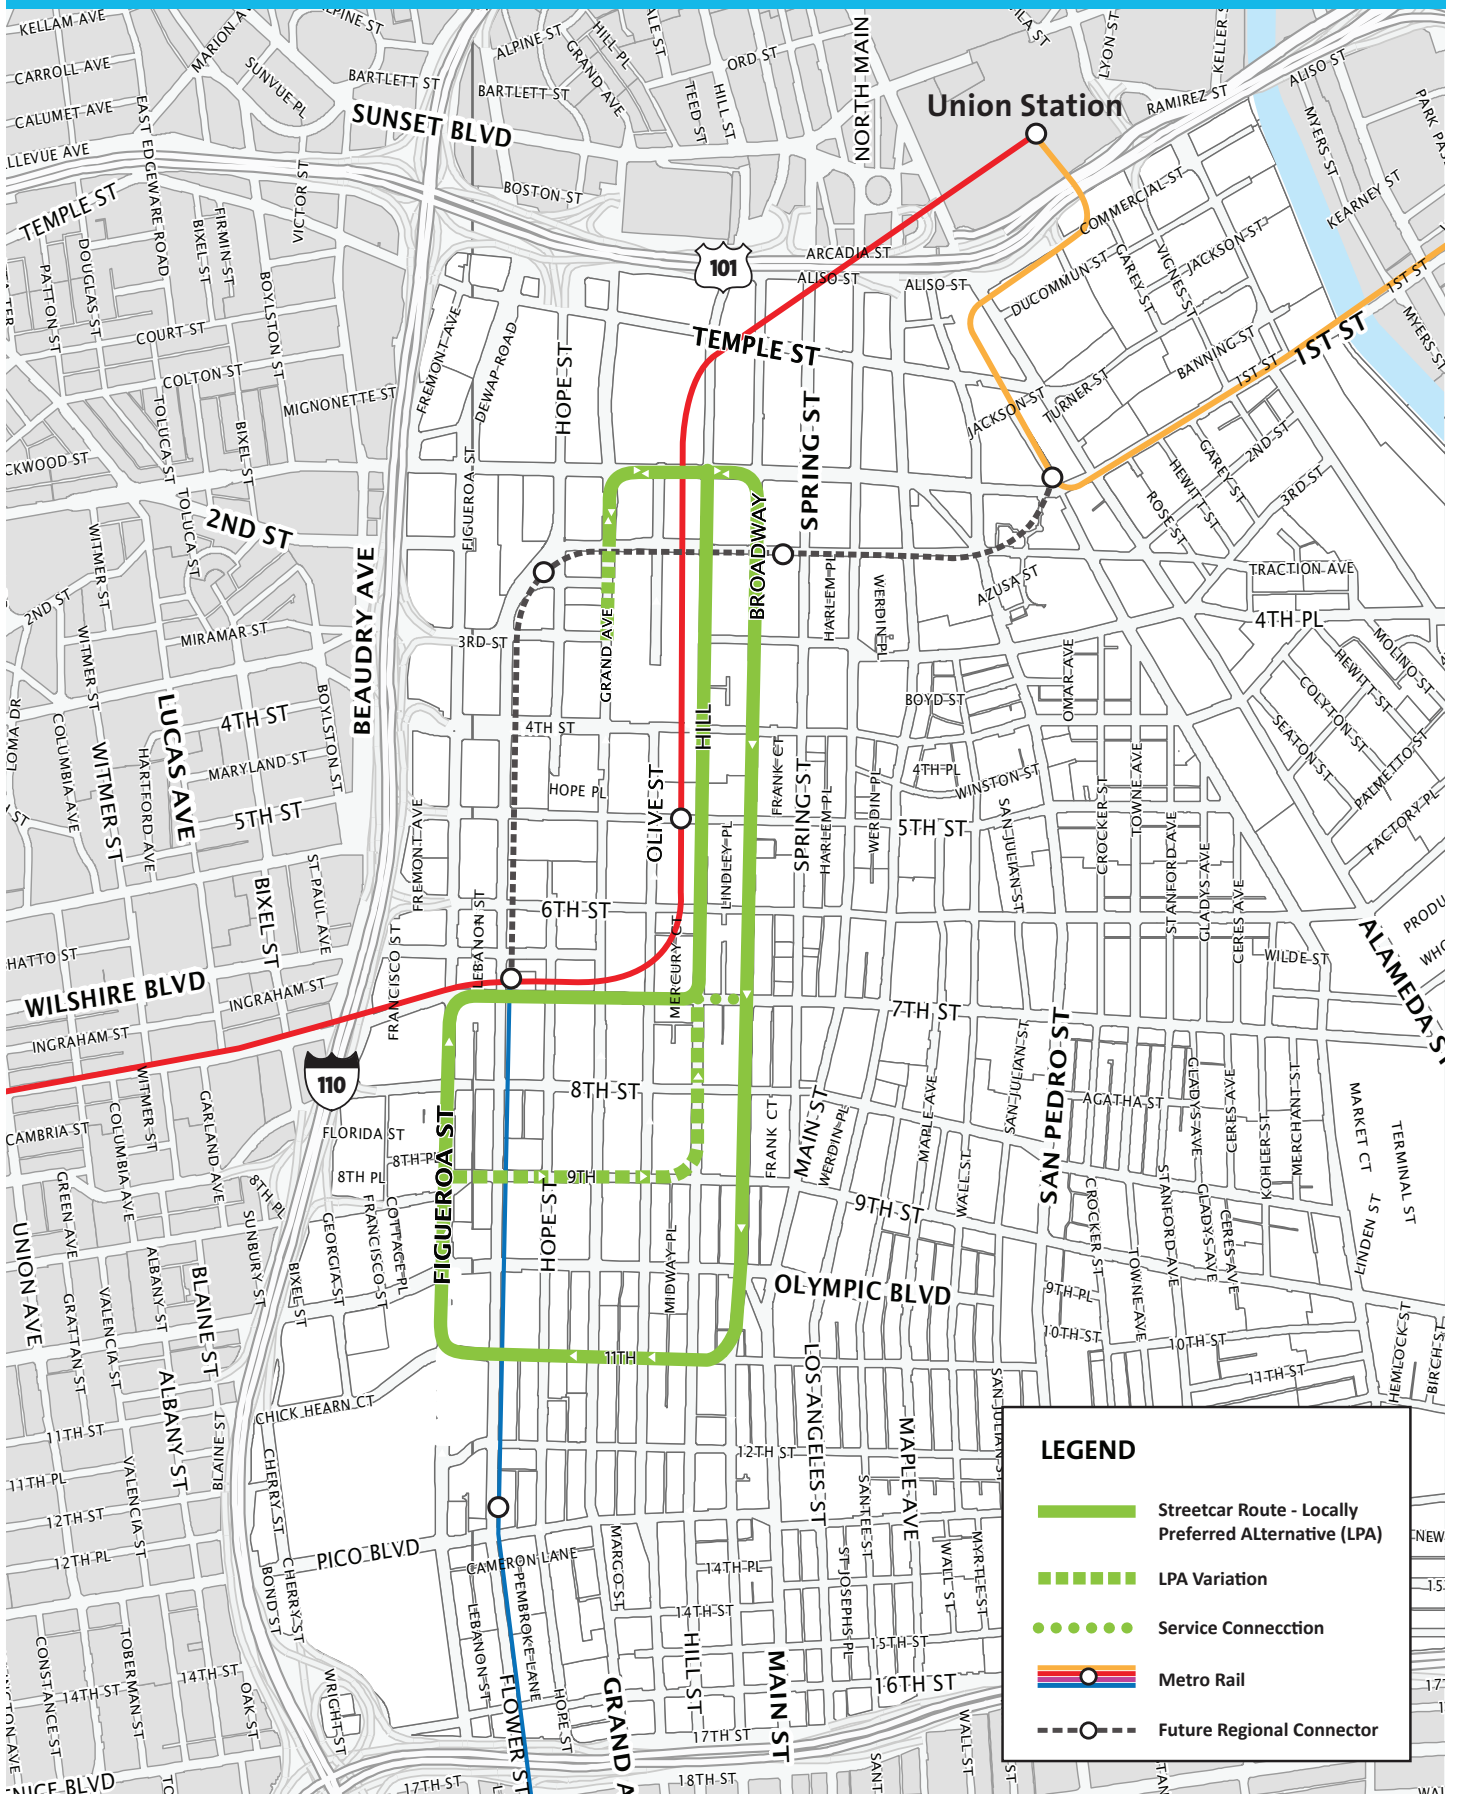

L.A. Streetcar – Locally Preferred Alternative (LPA)

LEGEND

-  Streetcar Route - Locally Preferred Alternative (LPA)
-  LPA Variation
-  Service Connection
-  Metro Rail
-  Future Regional Connector