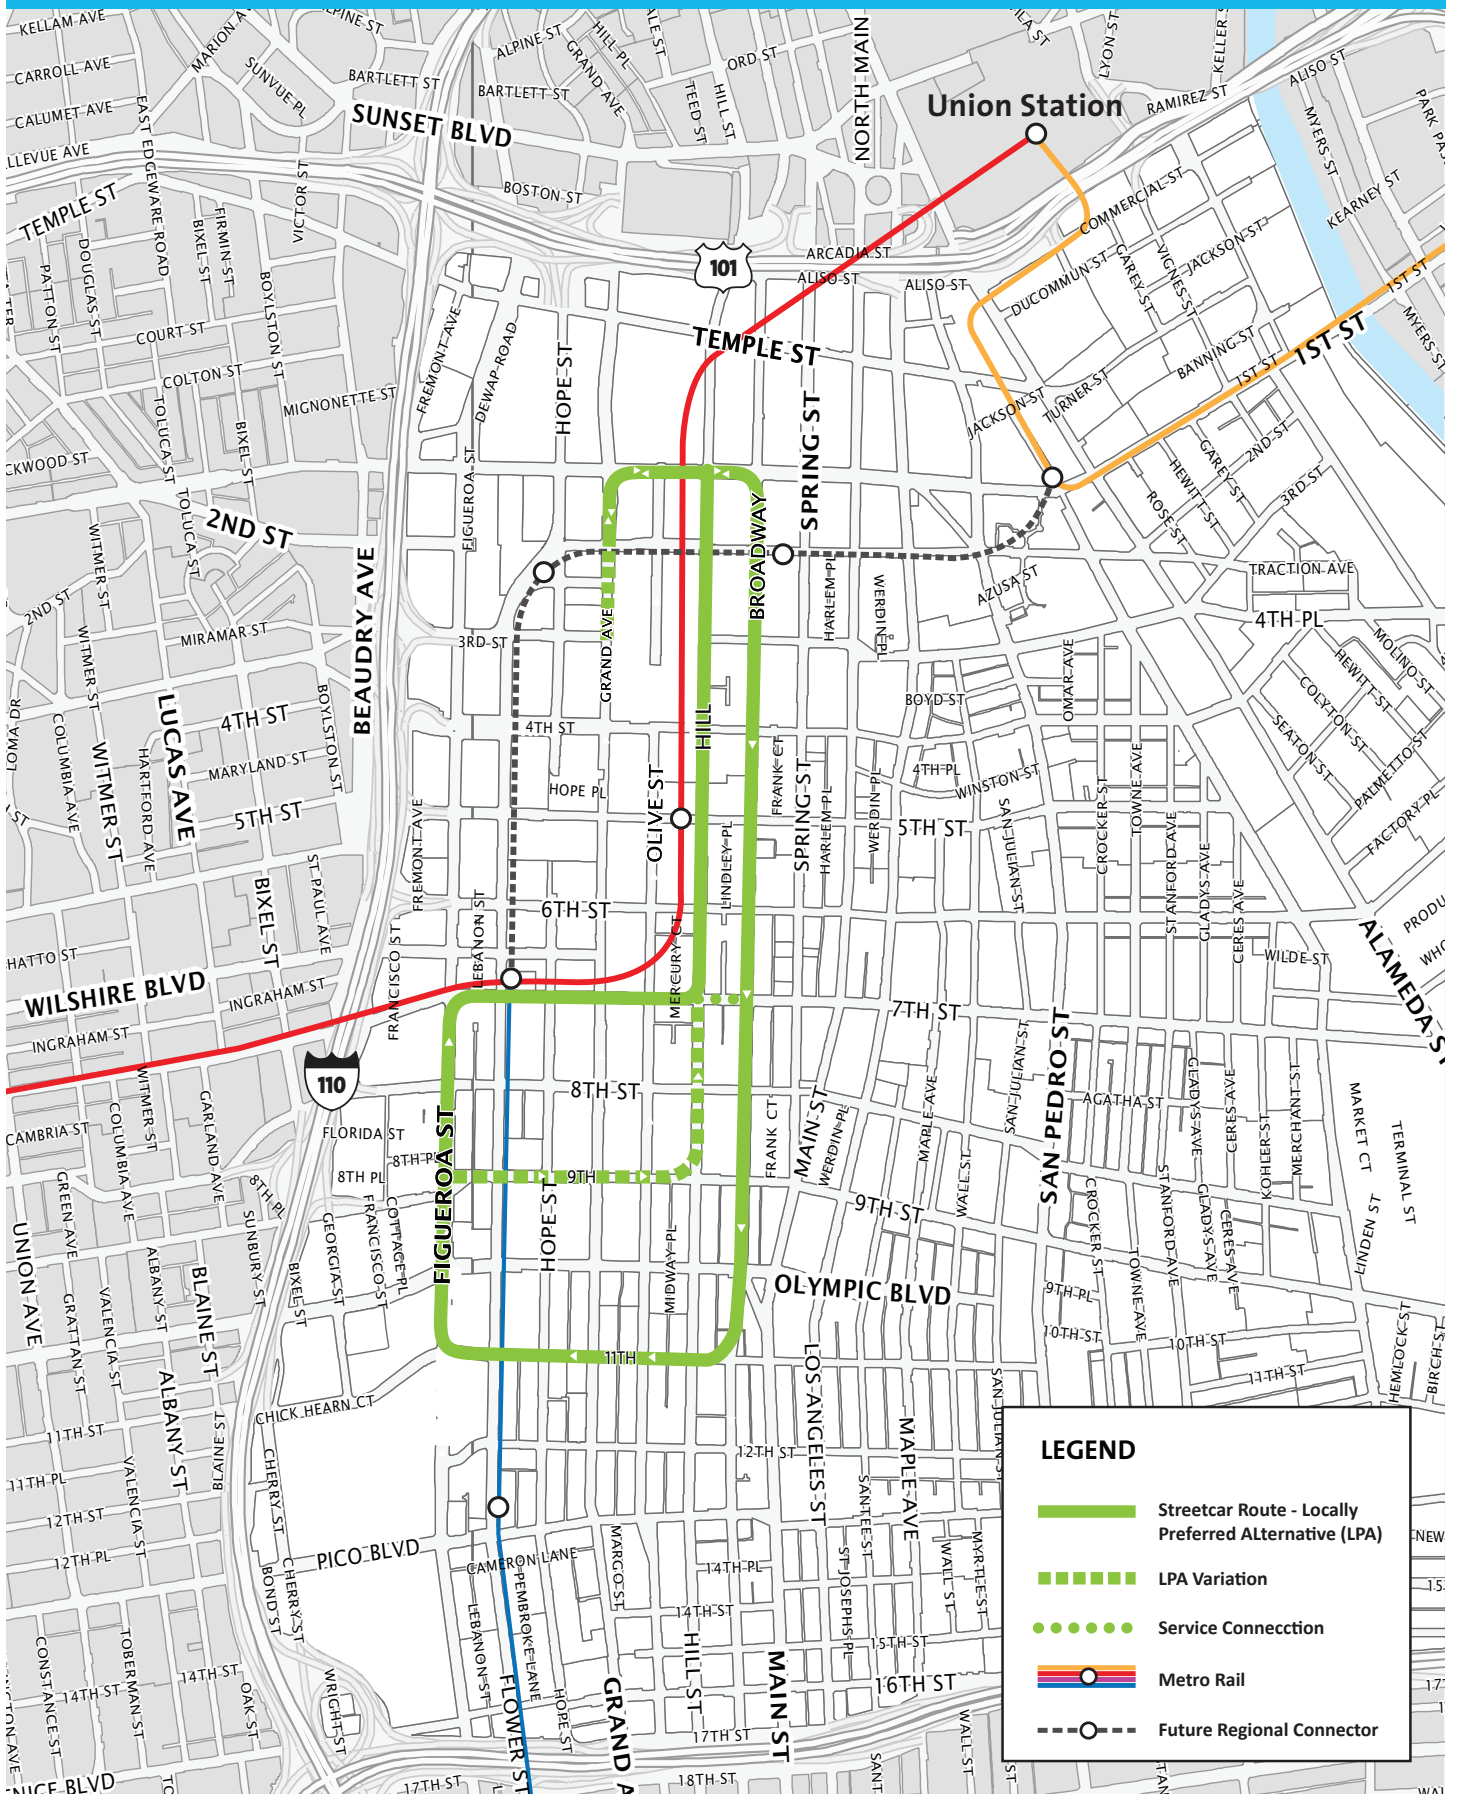

L.A. Streetcar – Locally Preferred Alternative (LPA)

LEGEND

-  Streetcar Route - Locally Preferred Alternative (LPA)
-  LPA Variation
-  Service Connection
-  Metro Rail
-  Future Regional Connector